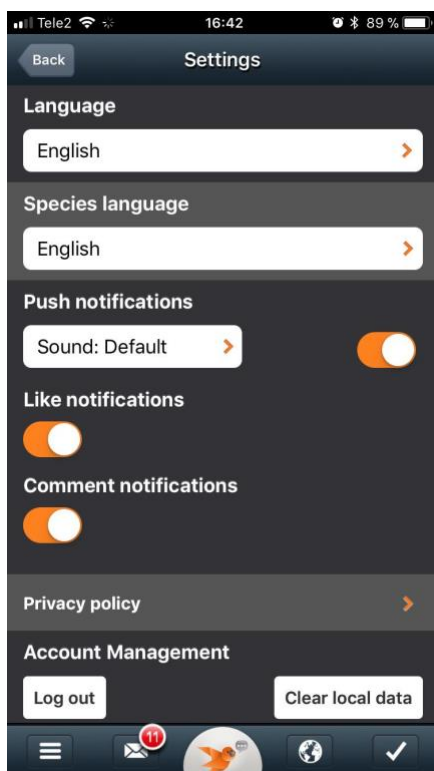

Settings of the application

Profiles

The application lets you select between the profiles that you have created on the website. Click on “Profiles” and tick the one you wish to activate. Click on the profile name to show its rules and click on the arrow on the top right corner to hide them.

Other settings

Click on “Settings”. You can:

- change the language of the app and/or of the species
- log out and change user
- manage your preferences for push notifications. If you wish to receive push notifications for likes and comments on your alerts, your push notifications need to be activated altogether.