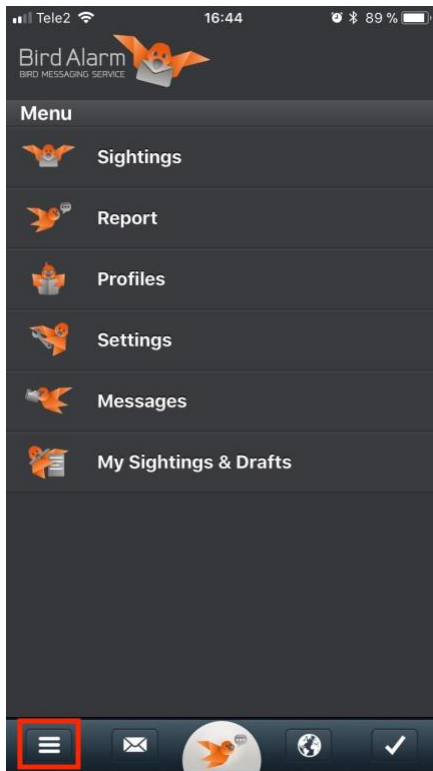

Settings of the application

Profiles

The application lets you select between the profiles that you have created on the website. Click on “Profiles” and tick the one you wish to activate. Click on the profile name to show its rules and click on the arrow on the top right corner to hide them.